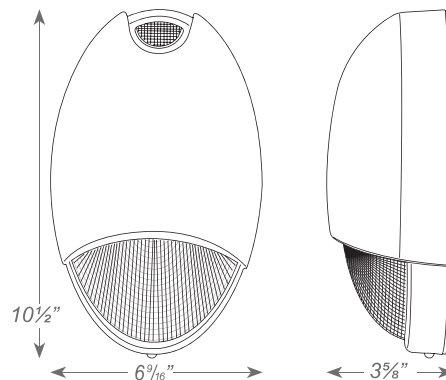

RATON SERIES

LED DECORATIVE OUTDOOR DIE-CAST AC/EMERGENCY UNIT

Project:	
Type:	
Catalog #:	

STANDARD

OPTIONAL

ILLUMINATION

- Long lasting, efficient, ultra bright white LEDs. 12.0 watts (2 LEDs x 6.0 watt) per unit.
- Mirror-bright reflector and prismatic polycarbonate refractor.
- Can be used as a Normally-ON or Normally-OFF luminaire as well as on a switched circuit.
- Dissipates 1286 lumens in AC mode and 350 lumens in DC mode.

ELECTRICAL

- Universal 120-277 voltage.
- Charge rate/power "ON" LED indicator light and push-to-test switch for mandated code compliance testing.
- 4.8V long life, maintenance-free, chargeable NiCd battery.
- Internal solid-state transfer switch automatically connects the internal battery to LED board for minimum 90-minute emergency illumination.
- Fully automatic solid-state, two rate charger initiates battery charging to recharge a discharged battery in 24 hours.
- Self-diagnostic feature performs monthly, bi-annual, and annual tests to ensure reliable operation and meets electrical and life safety codes.
- Photocell control sensor included as standard for use as dusk-to-dawn luminaire.
- Field-selectable wiring allows for AC operation of unit to be controlled using a wall-switch, photocell or other switching mechanism.

HOUSING

- Decorative, low profile, architectural design.
- Die-cast aluminum housing
- Durable powder-coated finishes in white, black, nickel and dark bronze finish.
- Sealed and gasketed.

OPTIONS

- CW: Optional internal heater for extreme cold temperature applications (-30°C to 50°C).
- CEC: Certified to CEC under Title 20 Regulations.

WARRANTY / LISTING

- Five year warranty on all electronics and housing. Battery prorated for five years.
- Meets UL924, NFPA 101 Life Safety Code, NEC, OSHA, Local and State Codes.
- UL Listed for wet locations (0°C to 50°C).

MOUNTING

- Universal knockout pattern on back plate for wall mount.
- Threaded opening at the top of the enclosure for conduit mount.

ORDERING INFORMATION

MODEL	HOUSING COLOR		STANDARD FEATURE		OPTIONS		STANDARD FEATURE	
RAT	WH	White	SDT	Self-Diagnostic Test	CW	Cold Weather	PC	Photocell
	BK	Black						
	BZ	Dark Bronze						
	NK	Nickel						
					CEC	Title 20 Compliant